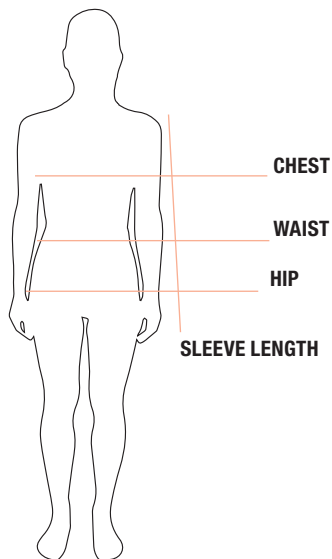

FIND YOUR SIZE

ADULT

	CHEST	HIP	SLEEVE LENGTH
S	36-38 in / 91-96 cm	35-37 in / 88-93 cm	33.5 in / 85 cm
M	39-41 in / 91-104 cm	38-40 in / 96-101 cm	34 in / 86 cm
L	42-44 in / 106-111 cm	41-43 in / 104-109 cm	34.8 in / 88 cm
XL	45-48 in / 114-121 cm	44-46 in / 111-116 cm	35.5 in / 90 cm
2XL	49-52 in / 124-132 cm	47-49 in / 119-124 cm	36.3 in / 92 cm
3XL	53-56 in / 134-142 cm	50-52 in / 127-132 cm	37 in / 94 cm

LADIES

	CHEST	WAIST	HIP	SLEEVE LENGTH
S	33-35 in / 83-88 cm	26-28 in / 66-71 cm	36-37 in / 91-93 cm	32 in / 86 cm
M	36-38 in / 91-96 cm	29-31 in / 73-78 cm	38-40 in / 96-101 cm	32.5 in / 88 cm
L	39-41 in / 96-104 cm	32-34 in / 81-86 cm	41-43 in / 104-109 cm	33.3 in / 90 cm
XL	42-44 in / 106-111 cm	35-38 in / 88-96 cm	44-47 in / 111-119 cm	34 in / 92 cm
2XL	45-48 in / 114-121 cm	39-42 in / 99-106 cm	48-51 in / 121-129 cm	34.8 in / 94 cm