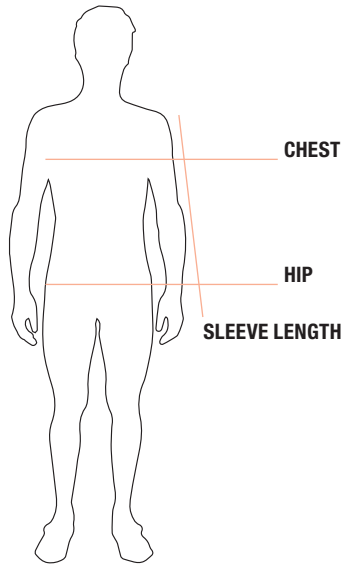

FIND YOUR SIZE

ADULT

	CHEST	HIP	SLEEVE LENGTH
S	36-38 in / 91-96 cm	35-37 in / 88-93 cm	33.5 in / 85 cm
M	39-41 in / 91-104 cm	38-40 in / 96-101 cm	34 in / 86 cm
L	42-44 in / 106-111 cm	41-43 in / 104-109 cm	34.8 in / 88 cm
XL	45-48 in / 114-121 cm	44-46 in / 111-116 cm	35.5 in / 90 cm
2XL	49-52 in / 124-132 cm	47-49 in / 119-124 cm	36.3 in / 92 cm
3XL	53-56 in / 134-142 cm	50-52 in / 127-132 cm	37 in / 94 cm

LADIES

	CHEST	WAIST	HIP	SLEEVE LENGTH
S	33-35 in / 83-88 cm	26-28 in / 66-71 cm	36-37 in / 91-93 cm	32 in / 86 cm
M	36-38 in / 91-96 cm	29-31 in / 73-78 cm	38-40 in / 96-101 cm	32.5 in / 88 cm
L	39-41 in / 96-104 cm	32-34 in / 81-86 cm	41-43 in / 104-109 cm	33.3 in / 90 cm
XL	42-44 in / 106-111 cm	35-38 in / 88-96 cm	44-47 in / 111-119 cm	34 in / 92 cm
2XL	45-48 in / 114-121 cm	39-42 in / 99-106 cm	48-51 in / 121-129 cm	34.8 in / 94 cm